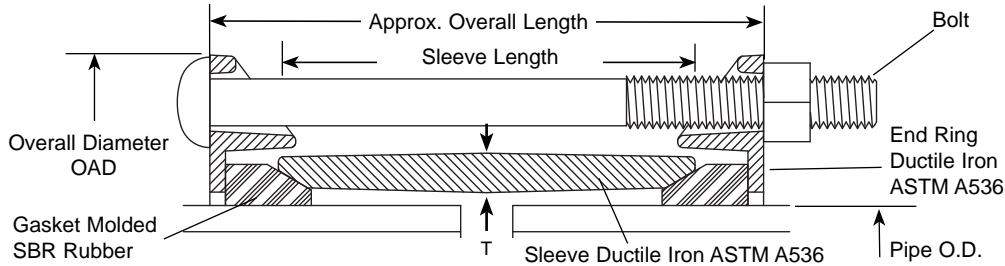

SUBMITTAL INFORMATION

Ductile Iron Couplings - (FC1-xxx-xxx-BBN style)

STYLE FC1 COUPLINGS FOR CAST, DUCTILE IRON OR PVC PIPE

NOM. PIPE SIZE	GASKET RANGE 1ST HALF CAT. #	END RING COLOR	BY	GASKET RANGE 2ND HALF CAT. #	END RING COLOR	CENTER SLEEVE		BOLTS			APPROX. OVERALL LGTH.	OAD	APPROX. WT. LBS.	CATALOG NUMBER	✓ SUBMITTED ITEM(S)
						LGTH.	APPROX. (T) THICKNESS	DIA.	LGTH.	QTY.					
2"	2.34 - 2.63	Red		2.34 - 2.63	Red	4"	5/16"	5/8"	6-1/2"	2	5-1/8"	5-5/8"	6	FC1-263-263-BBN	
2-1/2"	See 2" FC2A														
4"	4.00	Red	X	4.00	Red	5"	3/8"	5/8"	8"	3	6-1/8"	8-5/16"	14	FC1-400-400-BBN	
	4.00	Red		4.50 - 4.80	Red									FC1-400-480-BBN	
	4.00	Red		4.80 - 5.10	Black									FC1-400-510-BBN	
	4.50 - 4.80	Red		4.50 - 4.80	Red									FC1-480-480-BBN	
	4.50 - 4.80	Red		4.80 - 5.10	Black									FC1-480-510-BBN	
6"	4.80 - 5.10	Black		4.80 - 5.10	Black									FC1-510-510-BBN	
	6.00	Red		6.00	Red	5"	3/8"	5/8"	8"	4	6-1/8"	10-1/2"	20	FC1-600-600-BBN	
	6.00	Red	6.63 - 6.90	Red	FC1-600-690-BBN										
	6.00	Red	6.90 - 7.20	Black	FC1-600-720-BBN										
	6.30	Red	6.30	Red	FC1-630-630-BBN										
6.63 - 6.90	Red	6.63 - 6.90	Red	FC1-690-690-BBN											
8"	6.63 - 6.90	Red		6.90 - 7.20	Black									FC1-690-720-BBN	
	6.90 - 7.20	Black		6.90 - 7.20	Black									FC1-720-720-BBN	
	8.00	Red		8.00	Red	5"	3/8"	5/8"	8"	5	6-1/8"	12-13/16"	29	FC1-800-800-BBN	
	8.00	Red	8.63 - 9.05	Red	FC1-800-905-BBN										
	8.00	Red	9.05 - 9.40	Black	FC1-800-940-BBN										
8.16 - 8.40	Red	8.16 - 8.40	Black	FC1-840-840-BBN											
8.63 - 9.05	Red	8.63 - 9.05	Red	FC1-905-905-BBN											
10"	8.63 - 9.05	Red		9.05 - 9.40	Black									FC1-905-940-BBN	
	9.05 - 9.40	Black		9.05 - 9.40	Black									FC1-940-940-BBN	
	10.20 - 10.50	Red		10.20 - 10.50	Red	6"	7/16"	5/8"	9"	6	7-1/8"	15"	41.5	FC1-1050-1050-BBN	
	10.75	Red	10.75	Red	FC1-1075-1075-BBN										
	10.75	Red	11.10 - 11.46	Black	FC1-1075-1146-BBN										
11.10 - 11.46	Black	11.10 - 11.46	Black	FC1-1146-1146-BBN											
12.24 - 12.50	Red	12.24 - 12.50	Red	FC1-1250-1250-BBN											
12"	12.75	Red		12.75	Red	6"	1/2"	5/8"	9"	7	7-1/8"	17-7/8"	54.5	FC1-1275-1275-BBN	
	12.75	Red	13.20 - 13.56	Black	FC1-1275-1356-BBN										
	13.20 - 13.56	Black	13.20 - 13.56	Black	FC1-1356-1356-BBN										